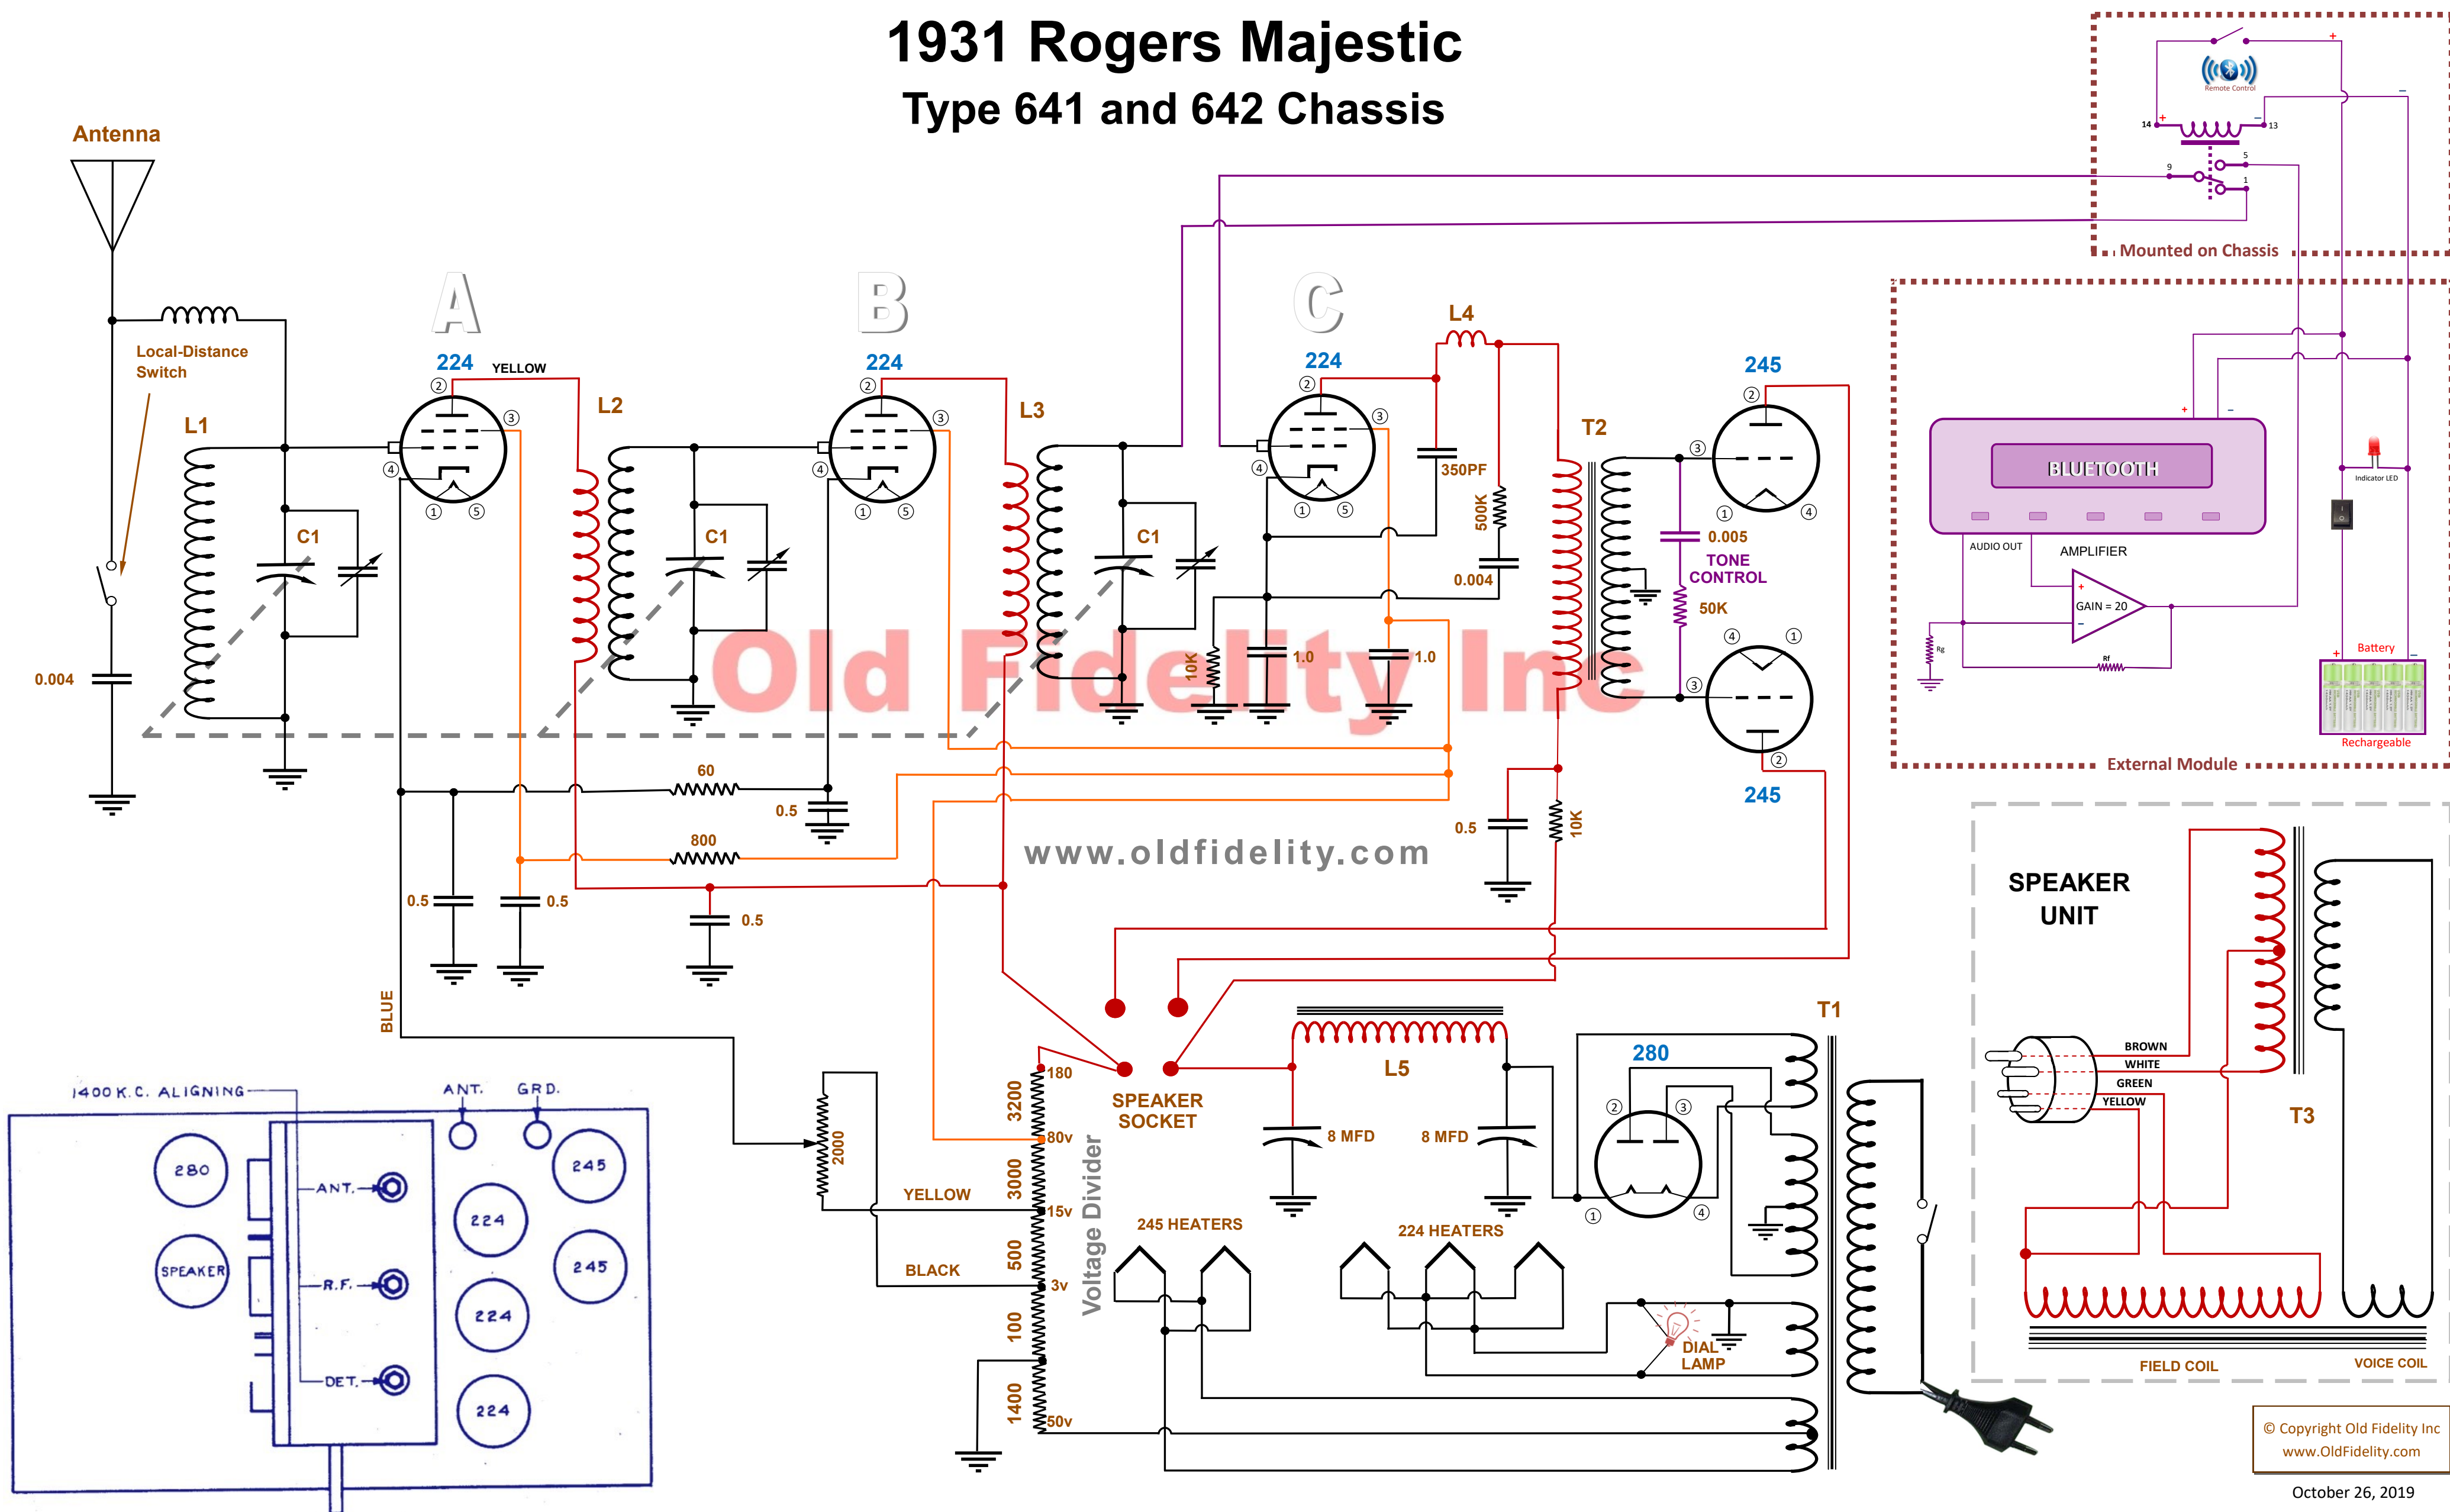

1931 Rogers Majestic Type 641 and 642 Chassis

Old Fidelity Inc

www.olfidelity.com

© Copyright Old Fidelity Inc
www.OldFidelity.com

October 26, 2019